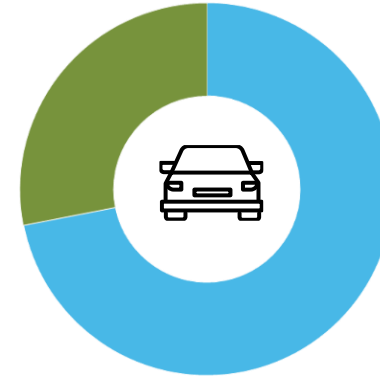

4 number of people

750 km