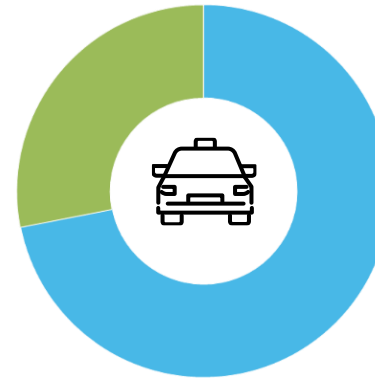

65 kg the amount of CO2 generated per night

DIRECTIONS - DISTANCE

1 number of people

28 km / SUBWAY

1 number of people

22 km

2 number of people

25 km